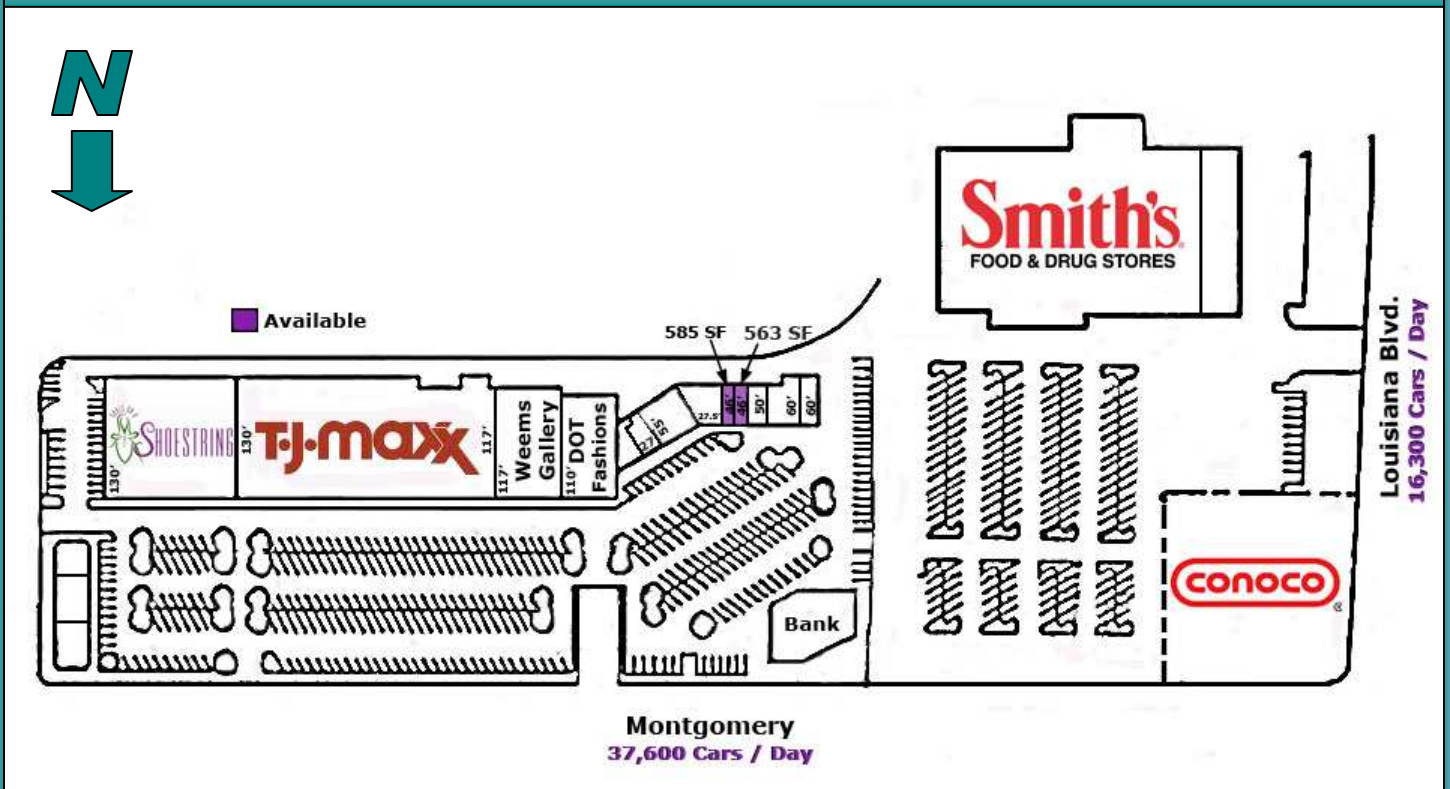

Retail or Restaurant Space

Contact Mae Peterson, 505.884.3578
MP@PetersonProperties.net