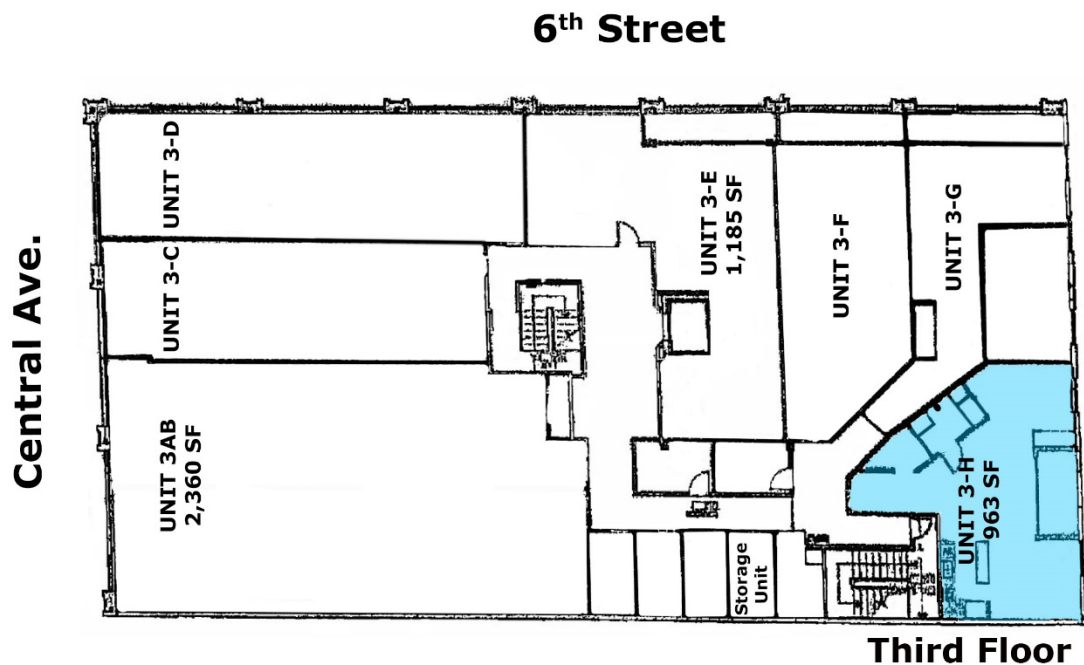

Contact Brighton Pope | 505.884.3578
Brighton.Pope@PetersonProperties.net