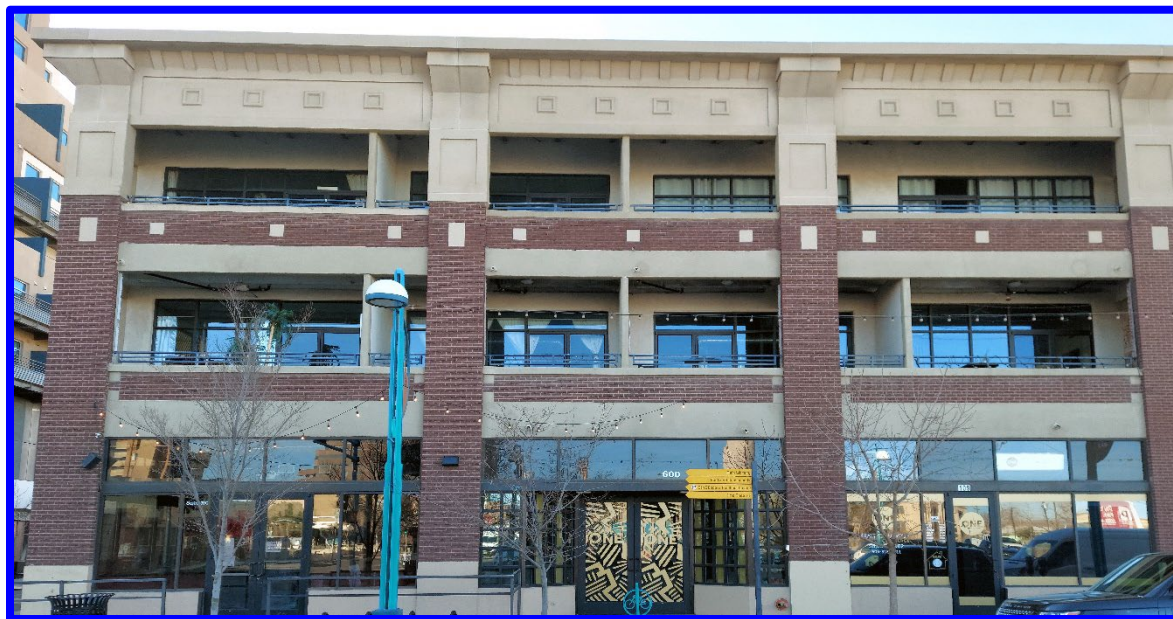

Quickel Complex

Apartments for Rent

Albuquerque, NM

Southwest corner of Central & 6th Street

Available

- ❑ Suite 3H | 963 SF
\$1,425/Month

Features

- ❑ Huge living space & open kitchen
- ❑ Room with washer & dryer
- ❑ Indoor storage unit on your same floor
- ❑ Balcony with spectacular views
- ❑ Surrounded by restaurants & breweries
- ❑ Free parking included