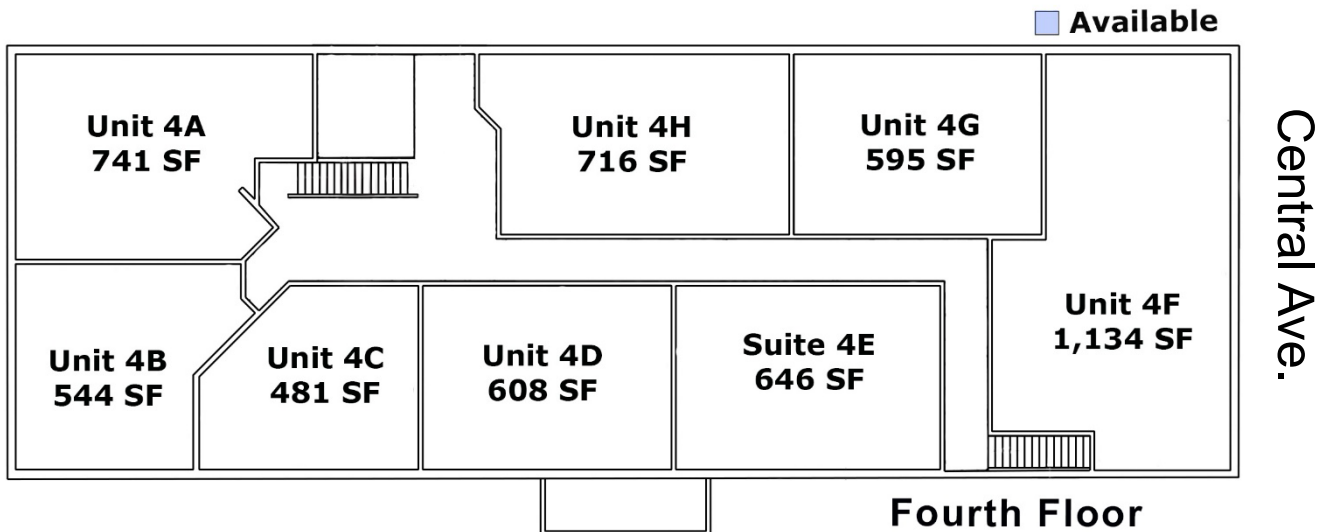

Contact Brighton Pope | 505.884.3578
Brighton.Pope@PetersonProperties.net