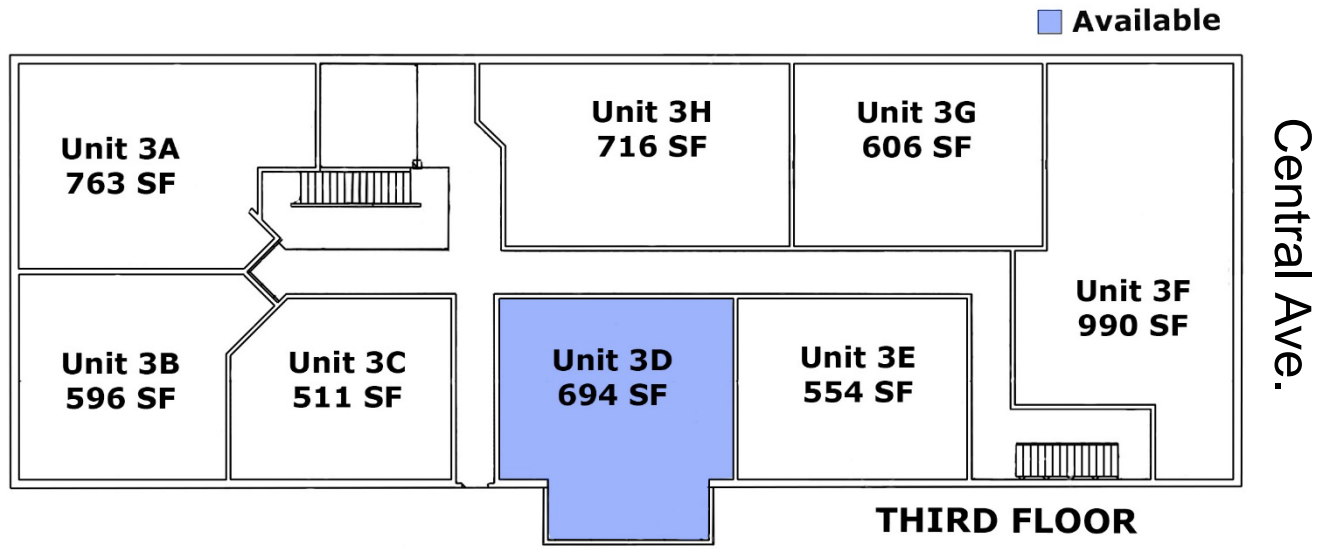

610 Central SW

Apartments for Rent